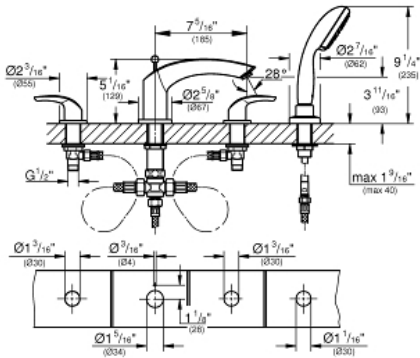

EUROSMART Four-Hole Roman Bathtub Faucet with Handshower

MODEL # 2517000A

Pure Freude
an Wasser

GROHE

Product Description:

EUROSMART

Four-Hole Roman Bathtub Faucet with Handshower

Standard Specification:

- 1/2" (13mm) ceramic cartridge (90° turn)
- Bath spout with flow control and diverter
- Hand shower: New Tempesta 100, 2 sprays, 2.0 gpm (26 047)
- Metal shower hose
- Stainless steel flex lines
- **GROHE StarLight** chrome finish

Applicable Codes & Standards:

- Energy Policy Act of 1992
- ASME A112.18.1/CSA B125.1

Color:

- 2517000A StarLight Chrome